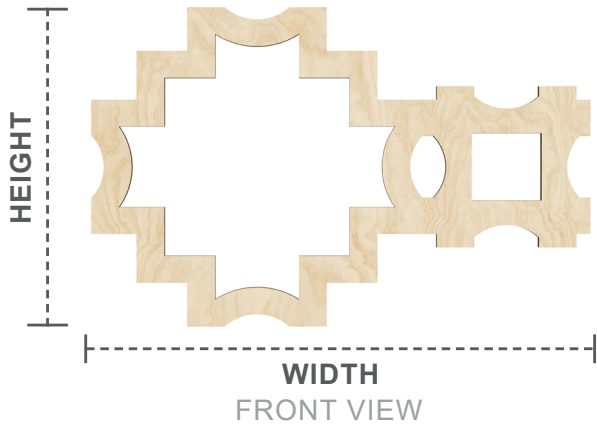

# STAIN GRADE 2-PIECE WOOD FRETWORK

STYLE

**CORDOVA**

**THICKNESS**  
SIDE VIEW

35 1/8" x 23 3/8"  
**LARGE**

23 1/8" x 15 3/8"  
**MEDIUM**

17 1/8" x 11 3/8"  
**SMALL**

11 1/8" x 7 3/8"  
**EXTRA SMALL**

**PANEL CONSTRUCTION:** Wood grain veneer over substrate. 3/8" or 1/4" thickness.

**USAGE:** Commercial or residential walls & ceilings. Not suitable for areas exposed to water or for outdoor applications.